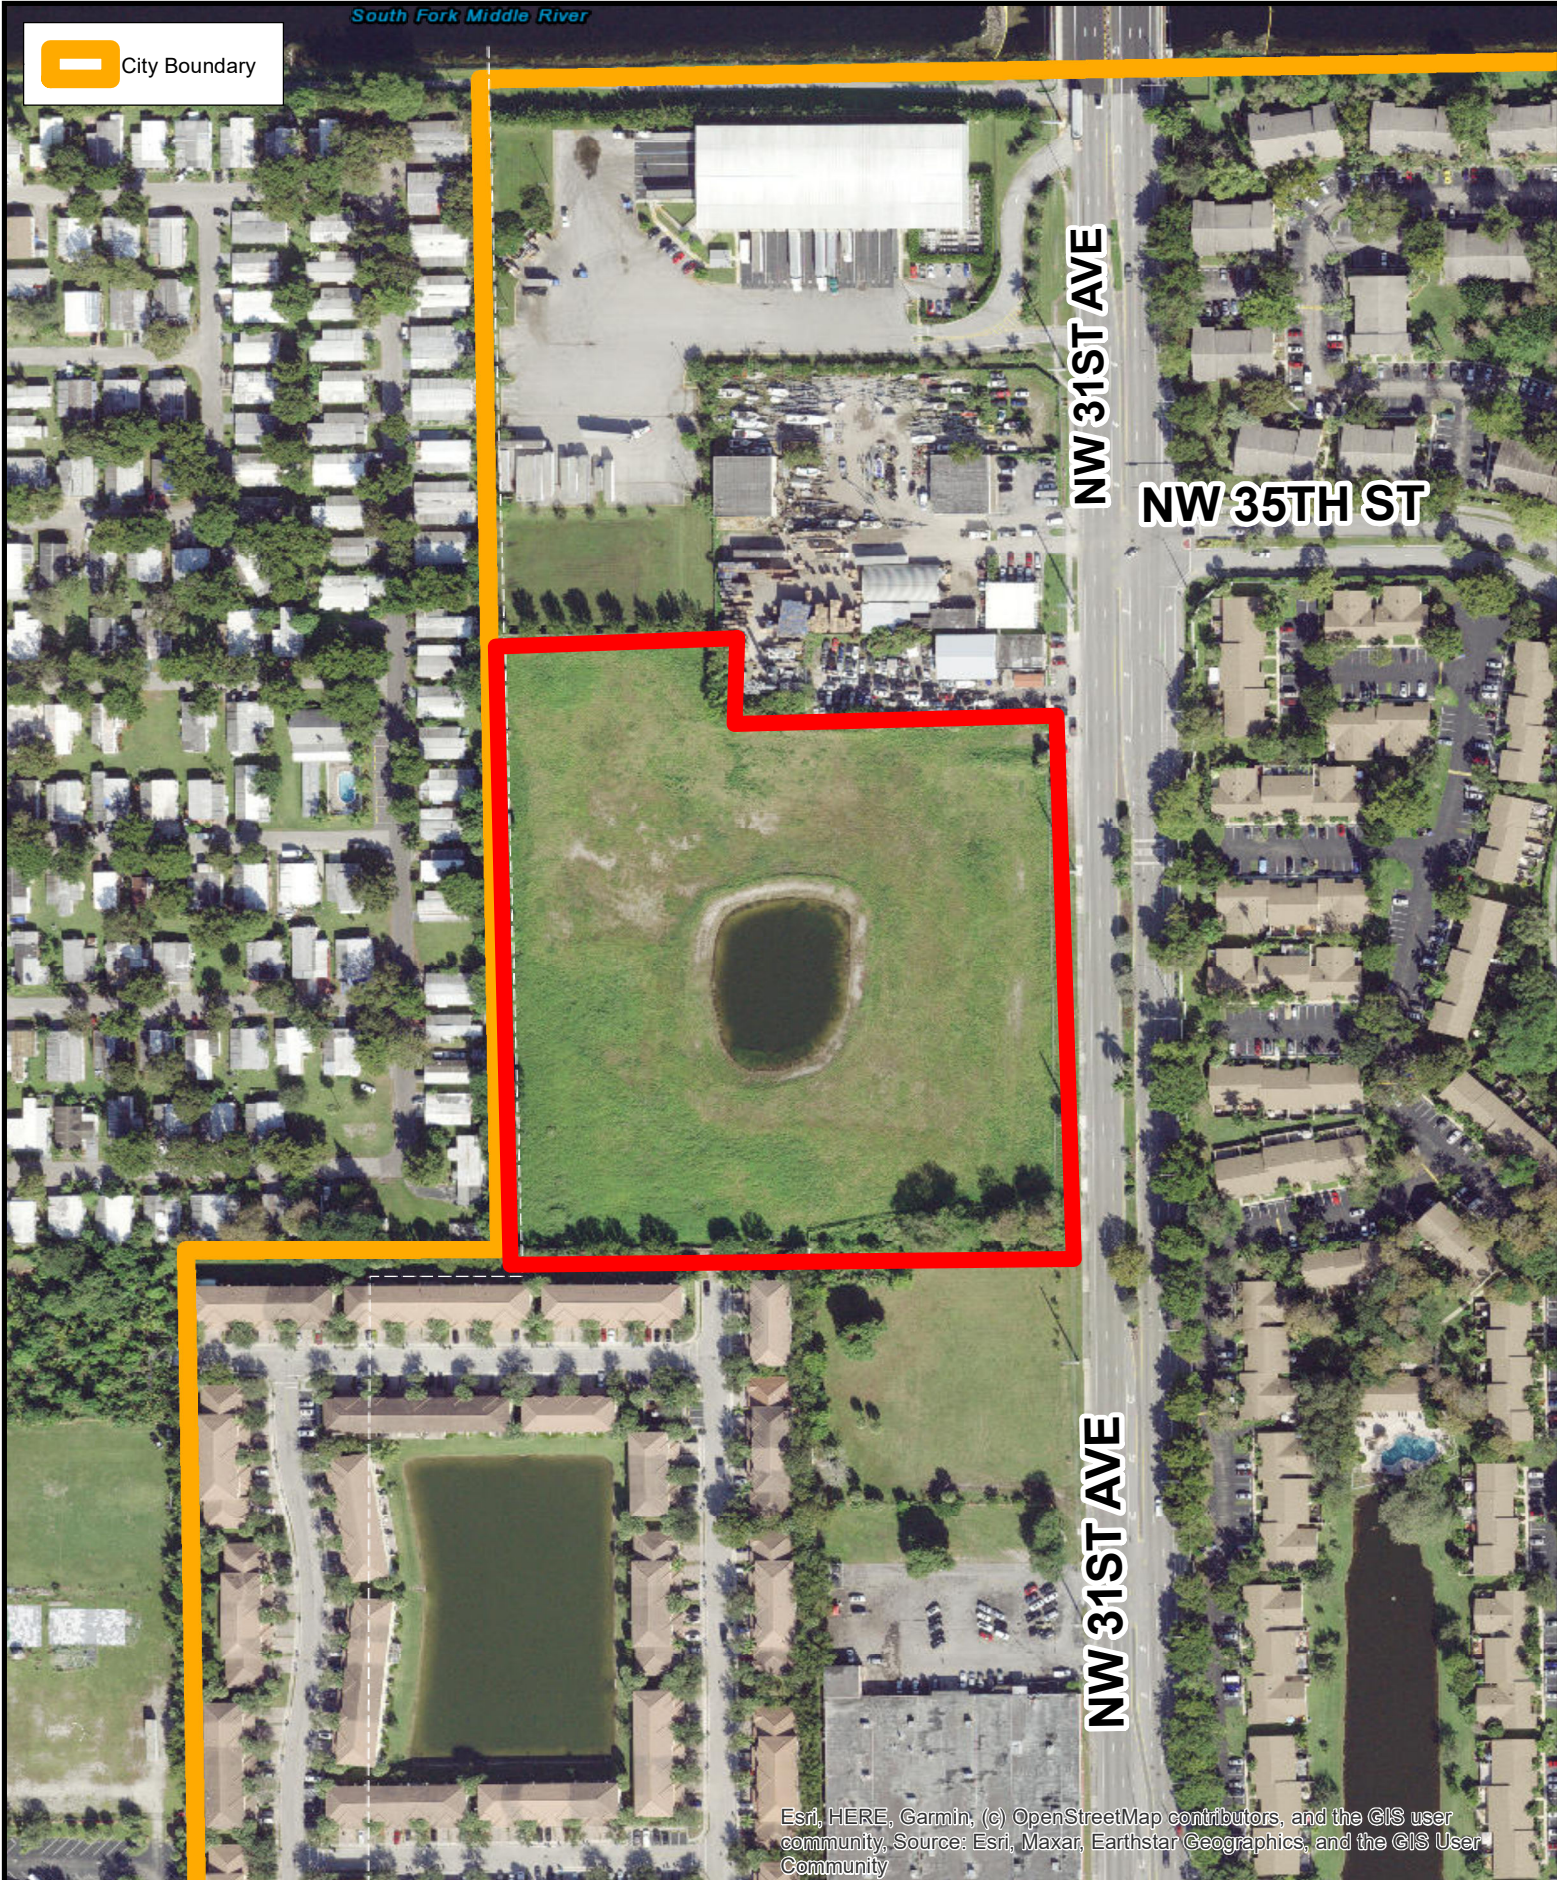

City Boundary

NW 31ST AVE

NW 35TH ST

NW 31ST AVE

Esri, HERE, Garmin, (c) OpenStreetMap contributors, and the GIS user community, Source: Esri, Maxar, Earthstar Geographics, and the GIS User Community

NW 31 Ave - 3501-3551 - CD22-26CP - BBX Oakland Logistics LUPA

Location Map

0

300

Feet